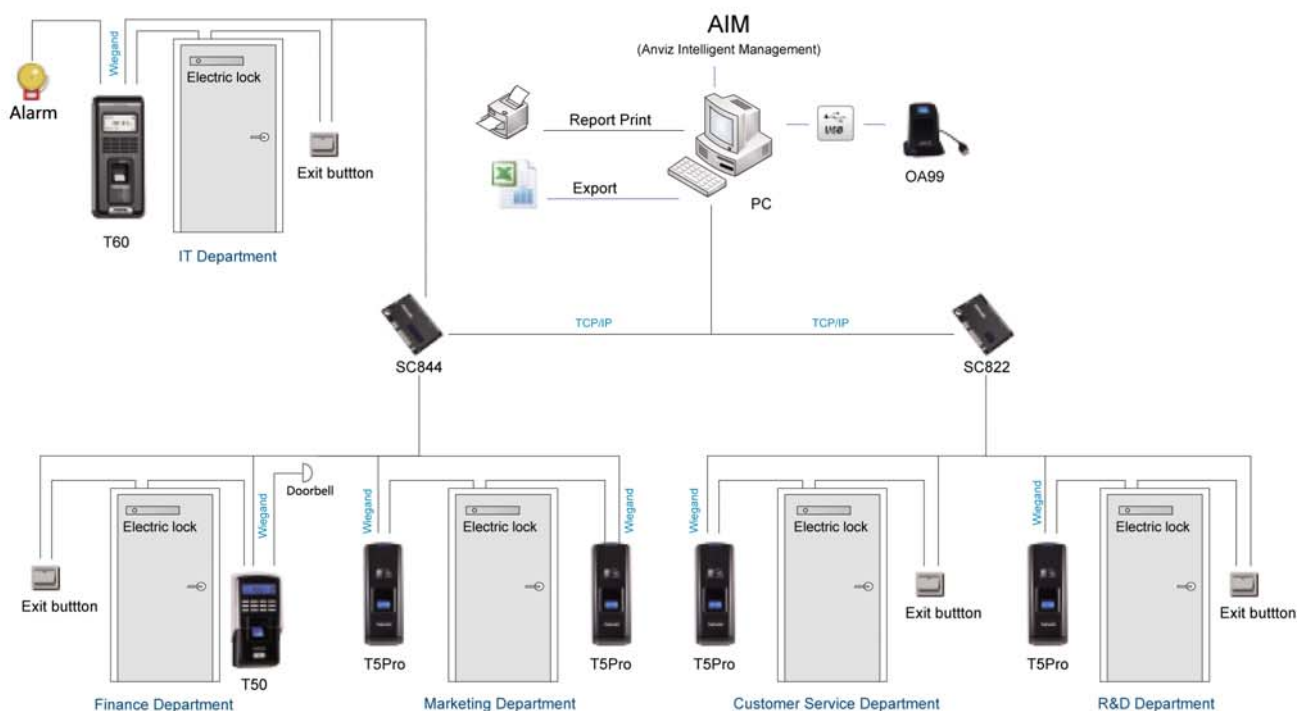

## Exquisite Access Control Solution

T5 Pro is an innovative fingerprint card access reader which fully integrates fingerprint and RFID technology. The very compact design makes it suitable for installation on door frame. T5 Pro has standard Wiegand output to connect seamlessly with access controllers. T5 Pro can easily update the existing card readers for higher security level of fingerprint and card.

## Feature

- Small in size and compact in design. Can be installed on doorframe
- New generation fully sealed, waterproof and dustproof fingerprint sensor.
- BioNano core fingerprint algorithm for T&A and access control, high performance and reliability
- Easy user enrollment on the unit via Master Card or in the management software
- Identification method: fingerprint, card, fingerprint + card
- Compatible with industrial standard RFID , Mifare or HID card module.
- Fingerprint Storage Capacity: 1000
- Communicate with computer via TCP/IP, RS485 and Mini USB port
- Direct lock control and door open sensor as a standalone access controller
- Standard Wiegand26 output to connect with standard access controller
- Optional water cover for outdoor solution

## Parameter

Item	Description
Processor	TI Stellaris® 32-Bit High Speed CPU
Algorithm	BioNANO V10
Sensor	AFOS300 Optical Sensor
Sensor Wake Up Mode	Infrared Auto Wakeup Sensor
Scan Area	22mm*18mm
Resolution	500 DPI
Fingerprint Capacity	1000
Log Capacity	50000
Identification Mode	FP,Card,FP+Card,
Identification Time	<0.5
FRR	0.001%
FAR	0.00001%
Communication Interface	TCP/IP, USB plug & play and RS485
Card Reader Module	RFID Optional Mifare Card
Relay	1Relay
Wiegand	Wiegand 26 Output
Door Open Sensor	Yes
Applicable Situation	less than 1000 users

## System Configuration