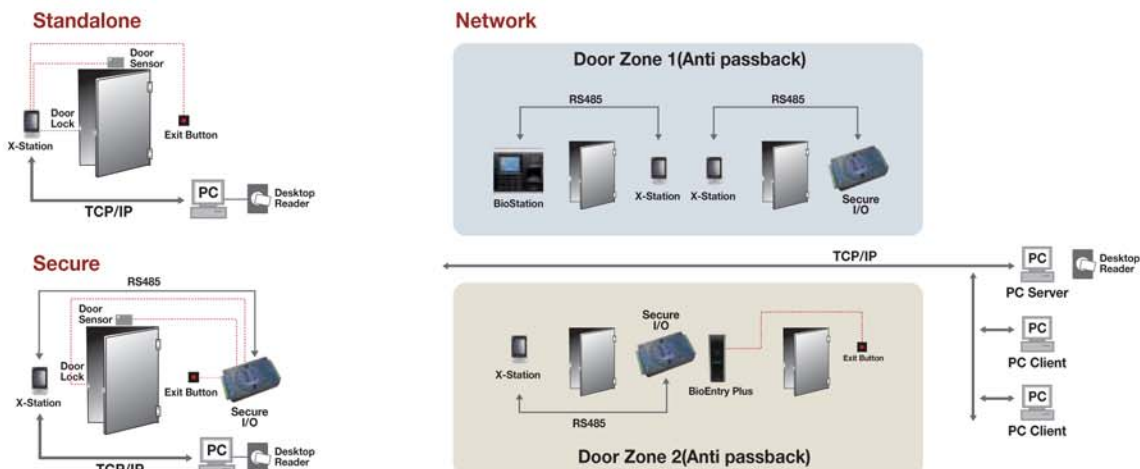

System Configuration

Kimaldi Electronics

Crta. Rubí 292 B Pol. Ind. Can Guitard
08228 - Terrassa (Barcelona) Spain
Tel. 937 361 510 Fax. 937 361 511
kimaldi@kimaldi.com

Kimaldi Lusa portugal@kimaldi.com

Kimaldi Mexico mexico@kimaldi.com

Kimaldi
www.kimaldi.com